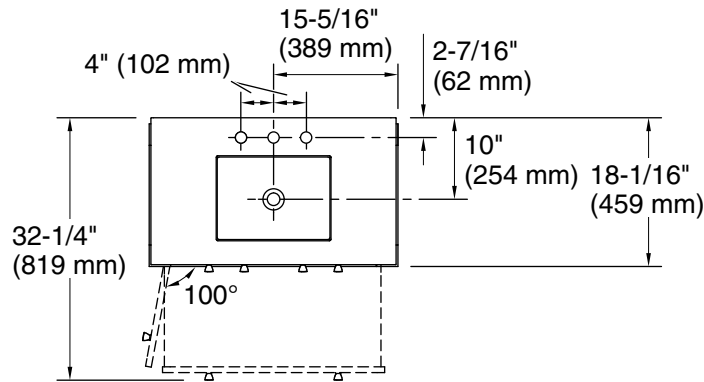

Hearthaven™

30" bathroom vanity cabinet with sink and quartz top
K-33536-ASB

Waste Pipe Location Information