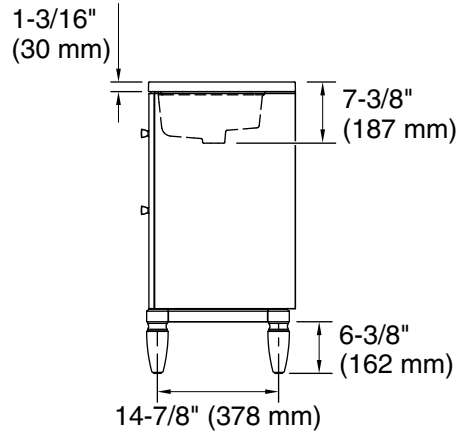

Technical Information

All product dimensions are nominal.

Notes

Install this product according to the installation instructions.