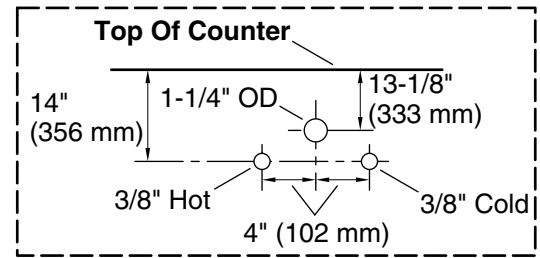

Hearthaven™

30" bathroom vanity cabinet with sink and quartz top
K-33536-ASB

Waste Pipe Location Information