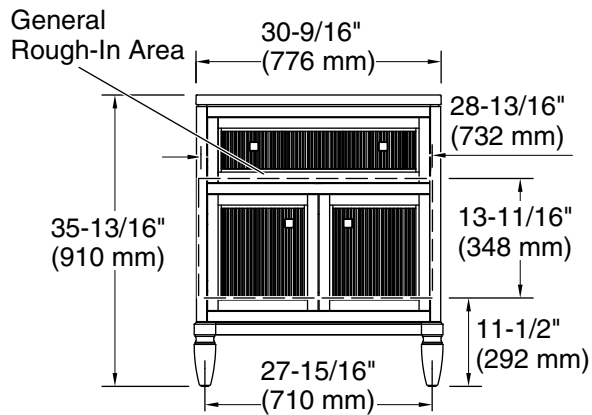

Technical Information

All product dimensions are nominal.

Notes

Install this product according to the installation instructions.